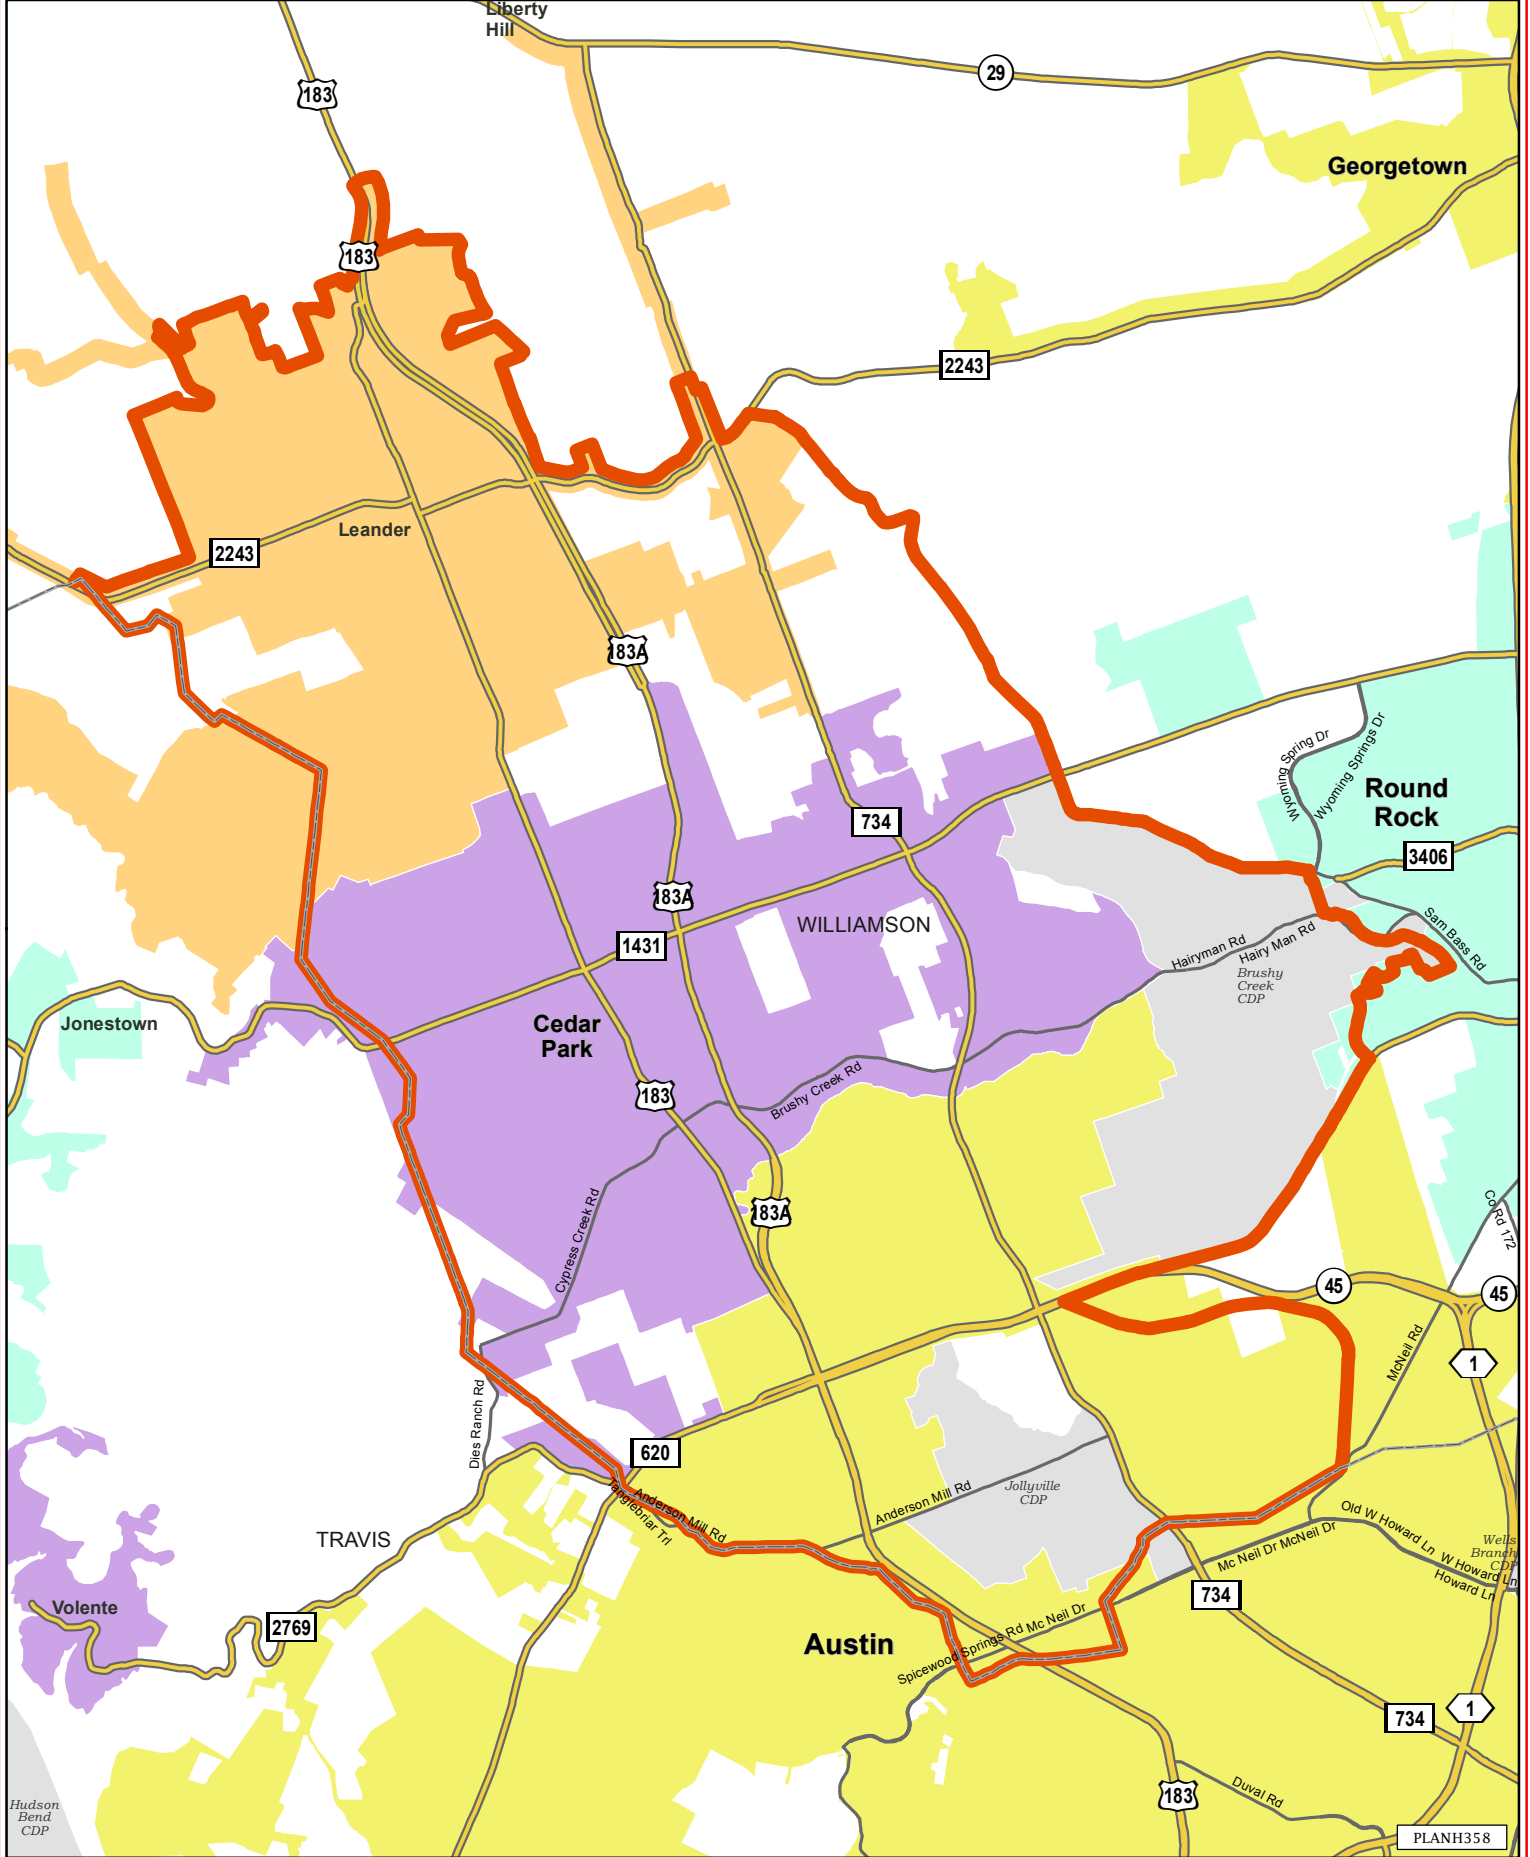

Texas Legislature

HOUSE DISTRICT 136

Hudson Bend CDP